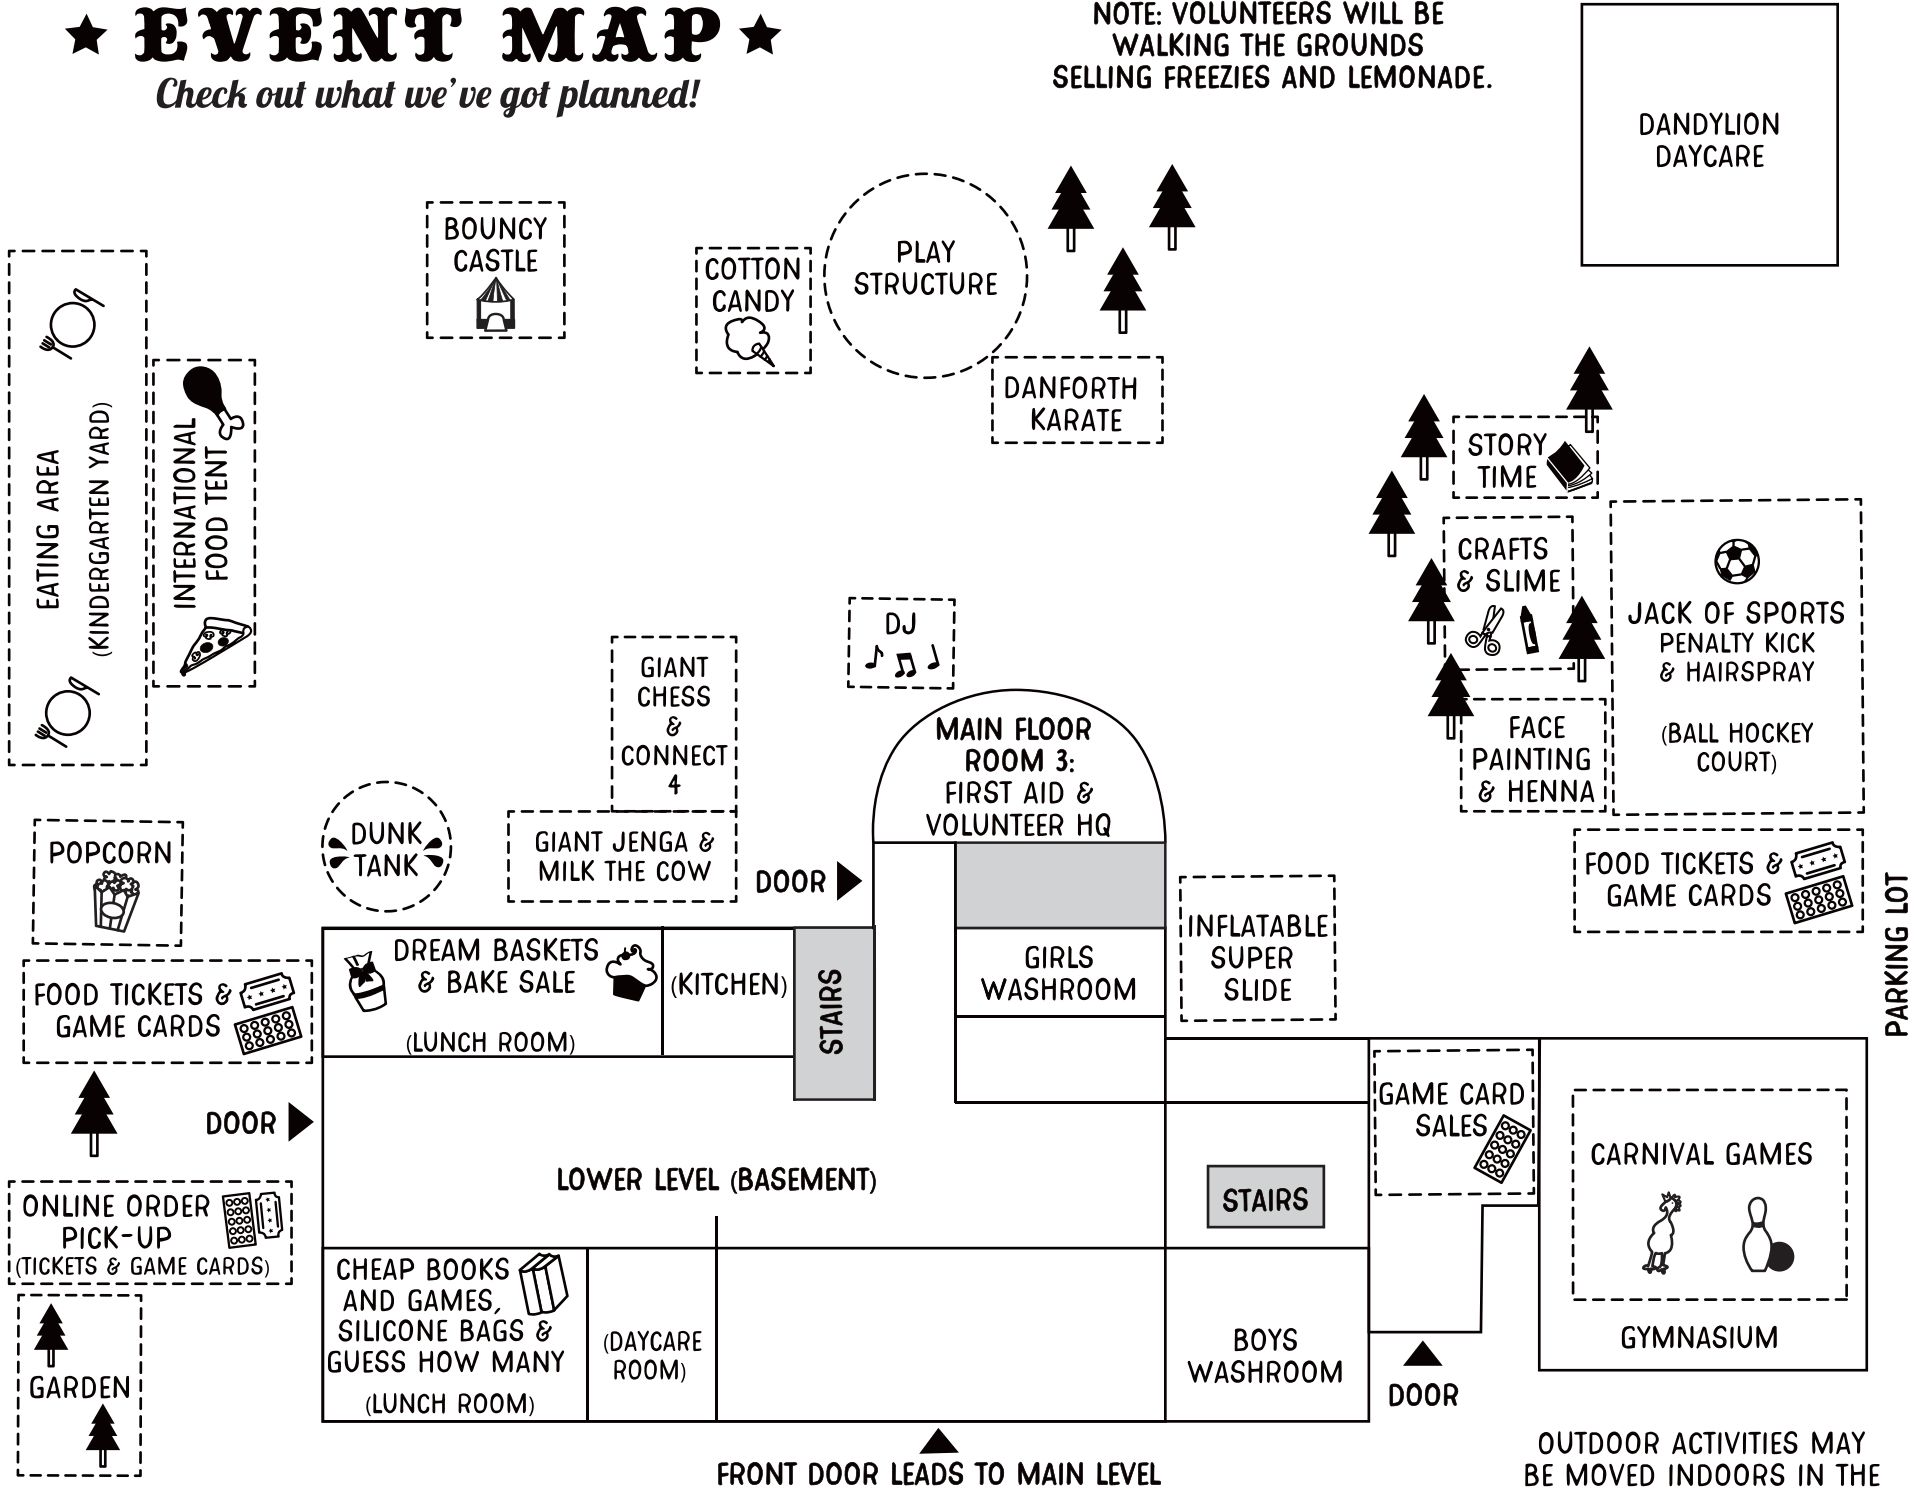

★ EVENT MAP ★

Check out what we've got planned!

NOTE: VOLUNTEERS WILL BE WALKING THE GROUNDS SELLING FREEZIES AND LEMONADE.

FRONT DOOR LEADS TO MAIN LEVEL

OUTDOOR ACTIVITIES MAY BE MOVED INDOORS IN THE EVENT OF RAINY WEATHER.

* MAP NOT TO SCALE. SUBJECT TO CHANGE - IT WILL BE CIRCULATED AGAIN VIA EMAIL/WEBSITE BEFORE THE EVENT